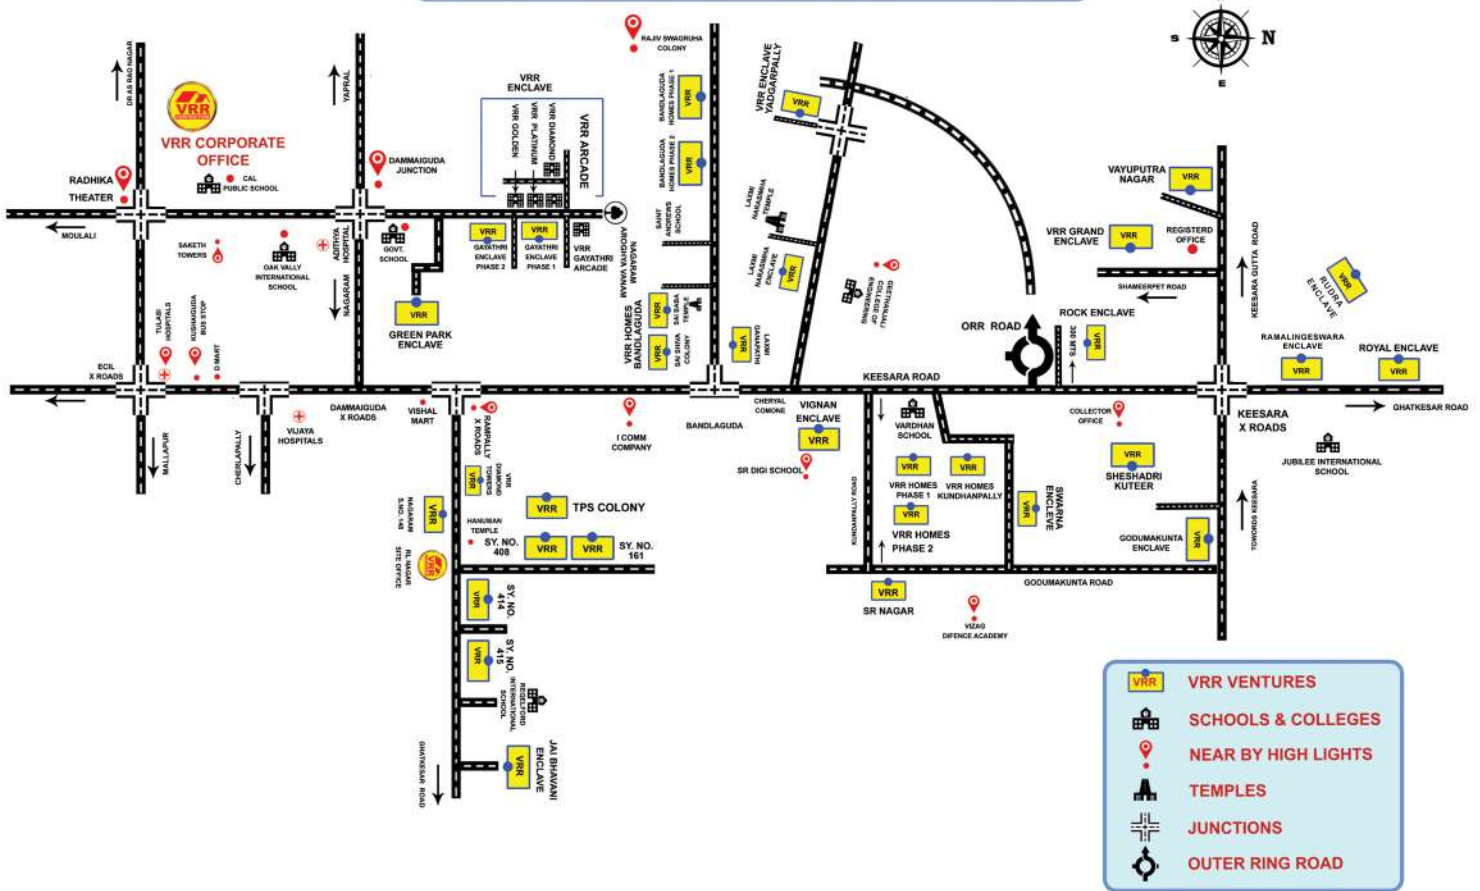

Our Projects

VRR PROJECTS - LOCATION MAP

■ VRR PLATINUM ARCADE	- DAMMAIGUDA	■ VRR ARCADE	- DAMMAIGUDA	■ VRR SWARNA ENCLAVE	- KUNDANPALLY
■ VRR GOLDEN ARCADE	- DAMMAIGUDA	■ VRR DIAMOND ARCADE	- DAMMAIGUDA	■ VRR SR NAGAR	- KUNDANPALLY
■ VRR SV NAGAR APARTMENT	- NAGARAM	■ VRR GAYATHRI ARCADE	- DAMMAIGUDA	■ VRR ROCK ENCLAVE	- CHEERIAL
■ VRR NAGARAM 71 APARTMENT	- NAGARAM	■ VRR GODUMAKUNTA ENCLAVE	- GODUMAKUNTA	■ VRR LAXMI NARASIMHA ENCLAVE	- CHEERIAL
■ VRR ENCLAVE	- DAMMAIGUDA	■ VRR GODUMAKUNTA FARM LAND	- GODUMAKUNTA	■ VRR VIGNAN ENCLAVE	- CHEERIAL
■ VRR GAYATHRI ENCLAVE PHASE-1	- DAMMAIGUDA	■ VRR JAI BHAVANI ENCLAVE	- RAMPALLY	■ VRR ENCLAVE	- YADGARPALLI
■ VRR GAYATHRI ENCLAVE PHASE-2	- DAMMAIGUDA	■ VRR SAI SHIVA COLONY	- BANDLAGUDA	■ VRR VAYUPUTRA NAGAR	- ANKIREDDYPALLI
■ VRR GREEN PARK ENCLAVE	- DAMMAIGUDA	■ VRR HOMES	- KUNDANPALLY	■ VRR RAMA LINGESHWARA ENCLAVE	- KEESARA
■ VRR BALRAJ REDDY NAGAR	- NAGARAM	■ VRR HOMES PHASE-1	- KUNDANPALLY	■ VRR RUDRA ENCLAVE	- KEESARA
■ VRR HOMES	- BANDLAGUDA	■ VRR HOMES PHASE-2	- KUNDANPALLY	■ VRR FARM LAND	- DAMARAKUNTA
■ VRR HOMES PHASE-1	- BANDLAGUDA	■ VRR GRAND ENCLAVE	- KEESARA	■ VRR FARM LAND	- ALI NAGAR
■ VRR HOMES PHASE-2	- BANDLAGUDA	■ VRR SHESHADRI KUTEER	- KEESARA, DAYARA	■ VRR BRUNDAVAN ENCLAVE	- AHMEDGUDA
■ SRI LAXMI GANAPATHI NAGAR	- BANDLAGUDA	■ VRR ROYAL ENCLAVE	- BOGARAM		

Corporate Office